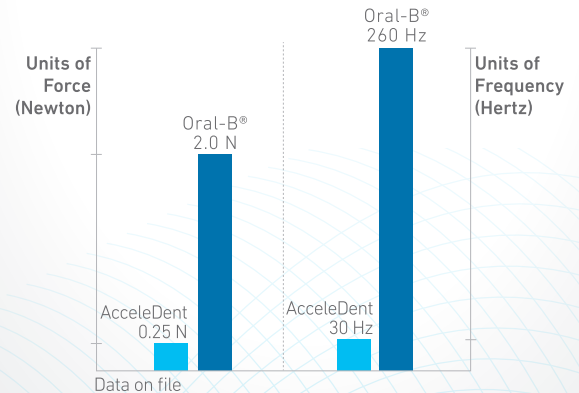

## » It's Gentle.

SoftPulse Technology micropulses are gentle and exert up to 8x less force than a power toothbrush. These micropulses can also help make your orthodontic treatment more comfortable.

■ AcceleDent Aura

vs.

■ Oral-B® Sonic Complete power toothbrush

NEW

AcceleDent®  
aura